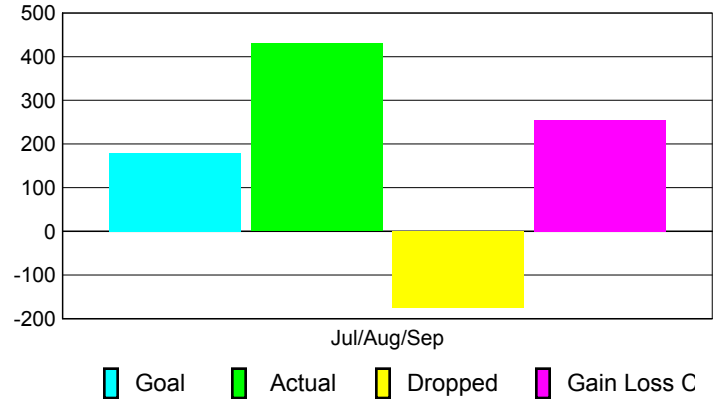

Membership Results 2010-2011

Goal, New, Dropped, Gain/Loss