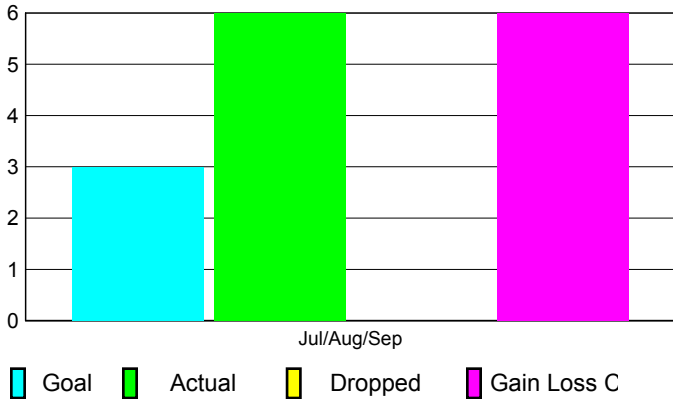

2010-2011 GMT Reports for District (or Undistricted) **District 354 B**

GMT: **KWANG-SOO JANG**

Location: **REPUBLIC OF KOREA**

GMT CA: **5**

CLUBS

Club Results
2010-2011

Clubs
2009-2010

Month	New Club Goal	Actual New Clubs	Actual Dropped Clubs	Gain/Loss of Clubs	Gain/Loss of Clubs
	Jul/Aug/Sep	3	6	0	6
Totals	3	6	0	6	6

Club Results 2010-2011

Goal, New, Dropped, Gain/Loss

Comparison of Club Gain/Loss

Current Year Compared to the Previous Year

YTD Status Quo Clubs 2010-2011

Status Quo Clubs Compared to Status Quo Members

MEMBERSHIP