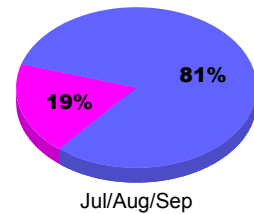

Membership Results
2010-2011

Membership
2009-2010

Month	Net Memb Goal	Actual New Memb	Actual Dropped Memb	Gain/Loss of Memb	Gain/Loss of Memb
	Jul/Aug/Sep	180	430	-175	255
Totals	180	430	-175	255	329

Membership Results 2010-2011

Goal, New, Dropped, Gain/Loss

Comparison of Membership Gain/Loss

Current Year Compared to the Previous Year

Gender Comparison 2010-2011

Male Female